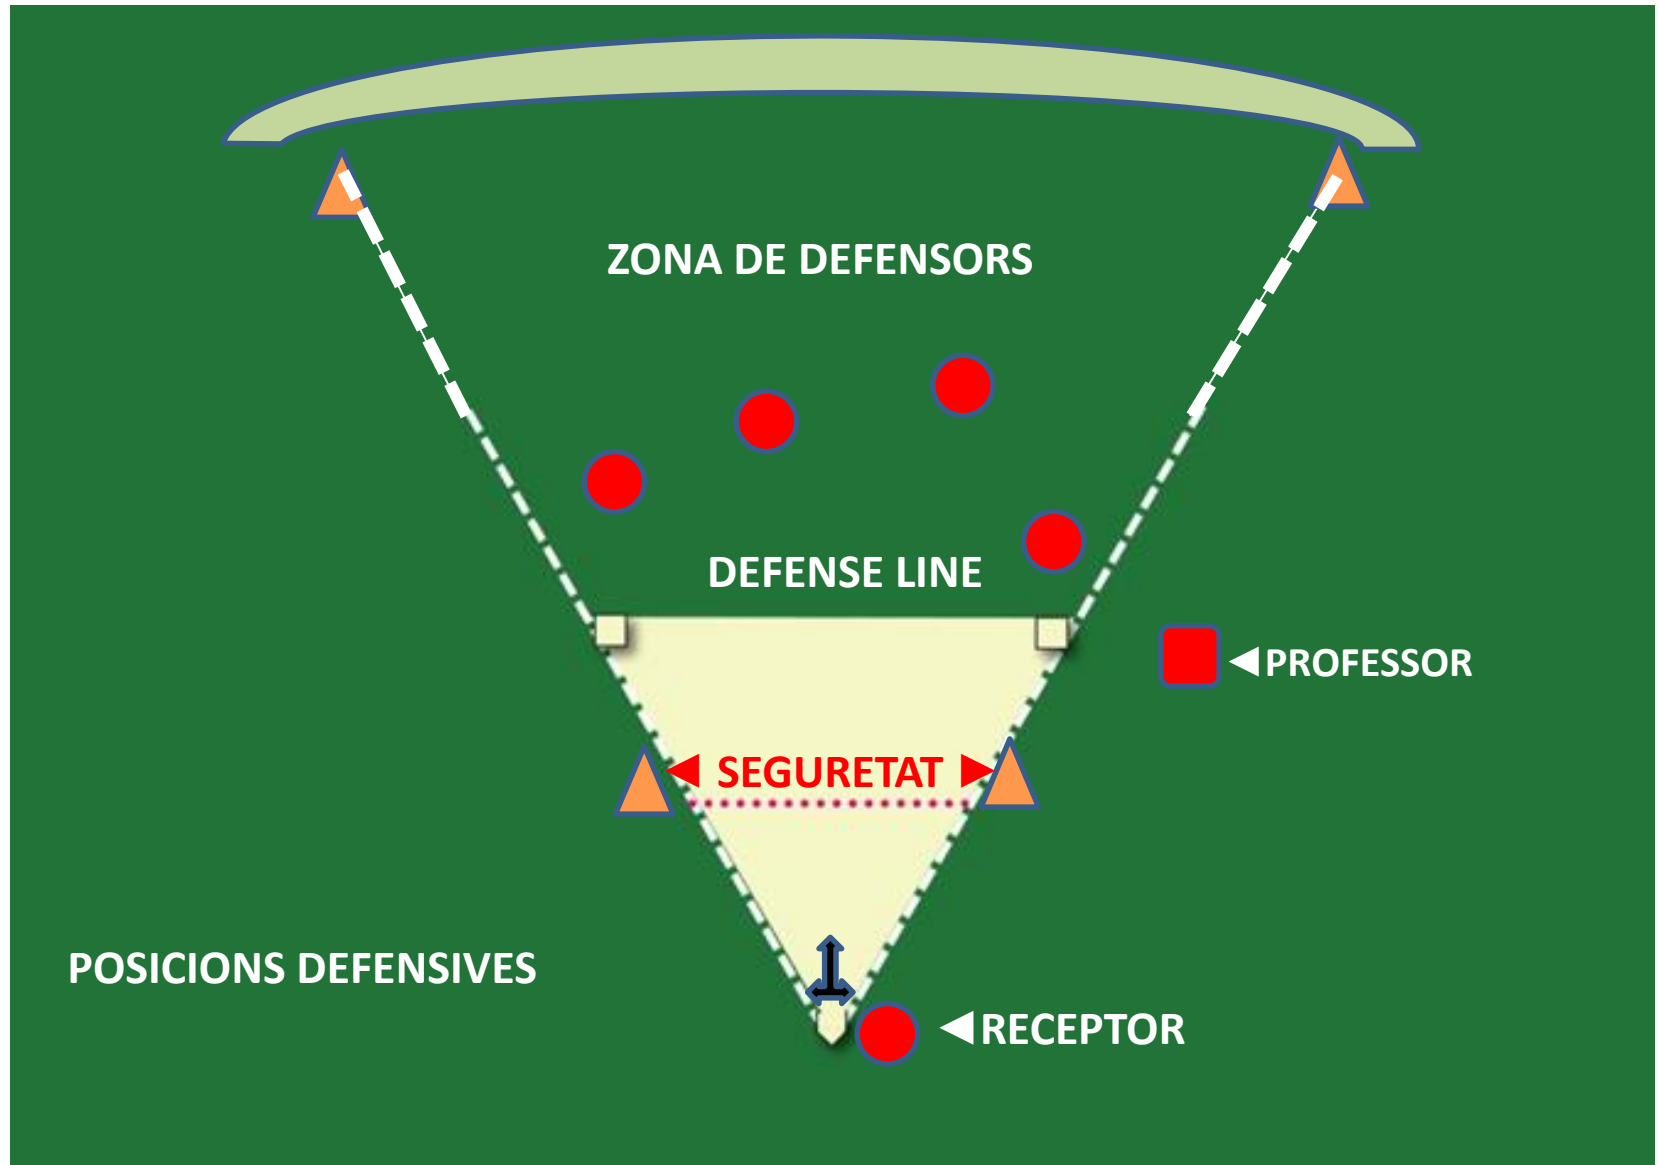

**BEEBALL**  
**El camp i els jugadors/es**

The diagram shows a green rectangular field with a curved top edge. A dashed white line forms a large inverted triangle within the field. At the top vertex of this triangle is a horizontal line with a light green gradient. At the bottom vertex is a horizontal line with a light yellow gradient. A horizontal red dotted line is drawn across the middle of the inverted triangle. Small white squares are placed at the top corners of the yellow line. The text 'BEEBALL' and 'El camp i els jugadors/es' is centered in the upper part of the field.

**TRIANGLE DE 60°**  
**2 BASES**  
**1 BASE DE "HOME"**

▶ BANQUETA ◀

BATEJADOR 1 ▶