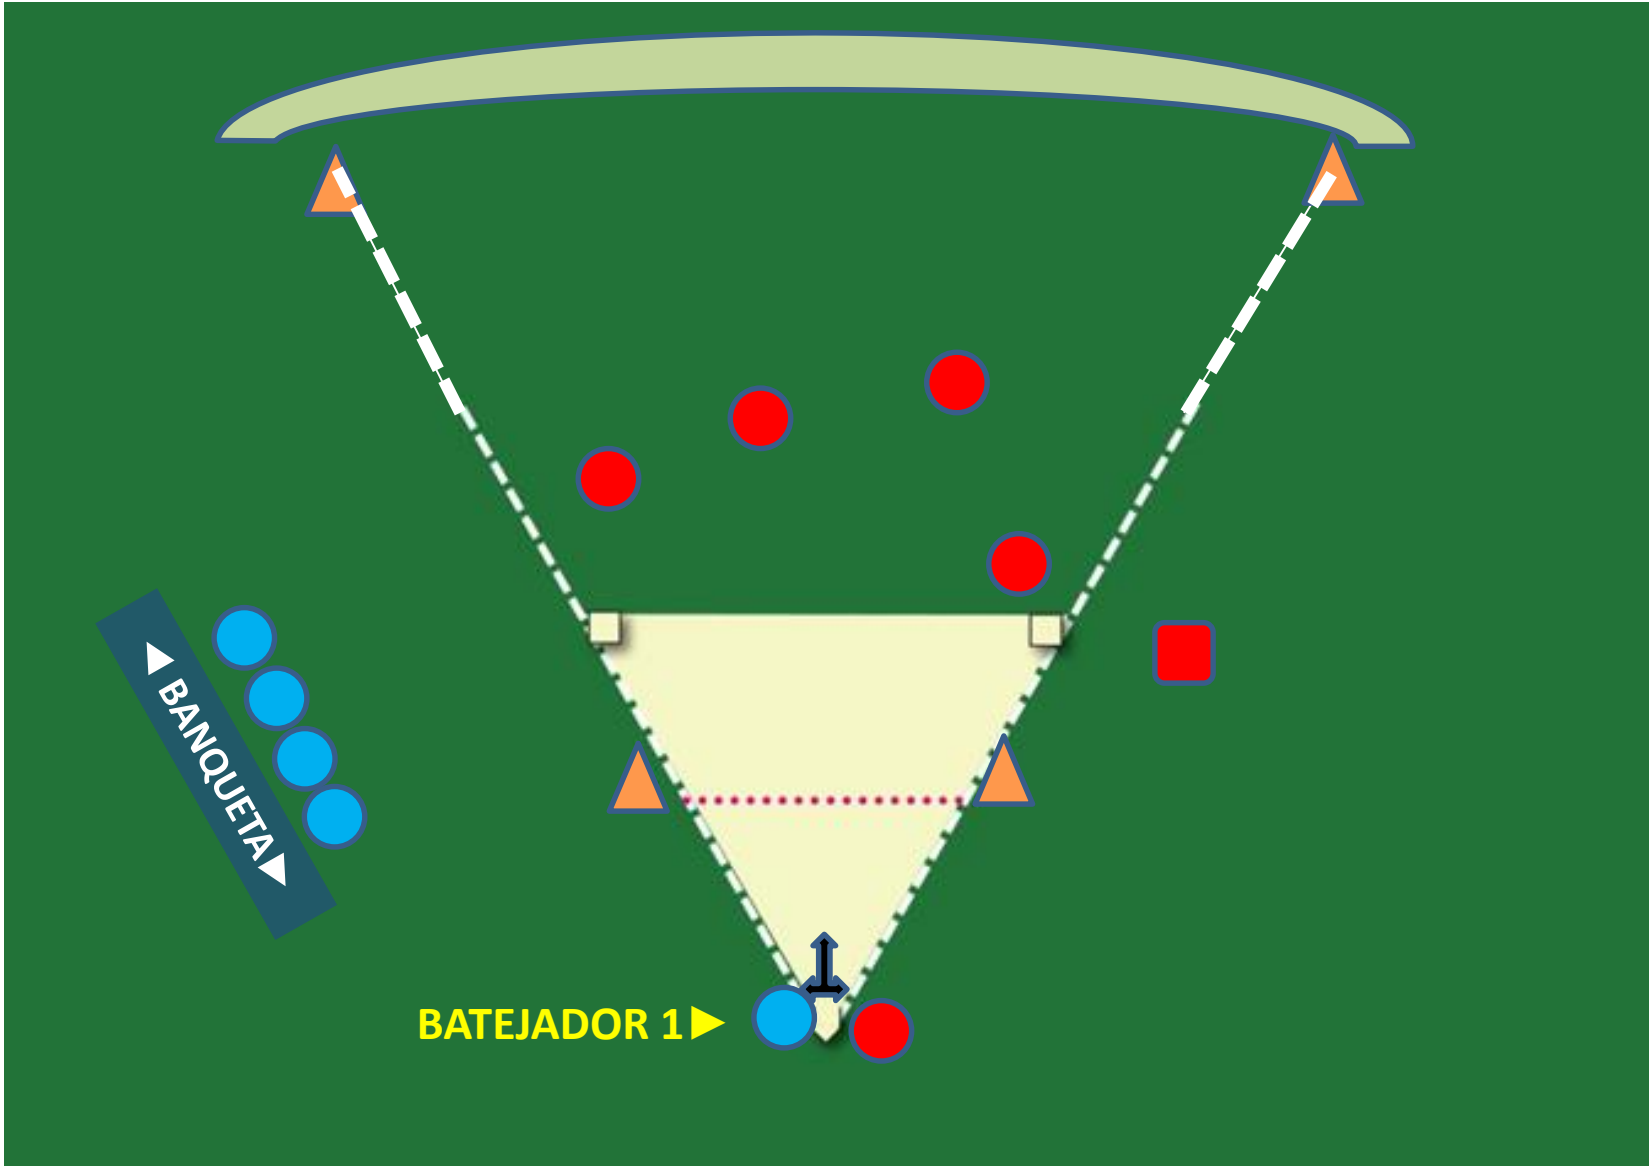

**BEEBALL**  
**El camp i els jugadors/es**

The diagram shows a green rectangular field with a curved top edge. A dashed white line forms a large inverted triangle within the field. At the top vertex of this triangle is a horizontal line with a light green gradient. At the bottom vertex is a horizontal line with a light yellow gradient. A horizontal red dotted line is drawn across the middle of the inverted triangle. Small white squares are placed at the top corners of the yellow line. The text 'BEEBALL' and 'El camp i els jugadors/es' is centered in the upper part of the field.

**TRIANGLE DE 60°**  
**2 BASES**  
**1 BASE DE "HOME"**

▶ BANQUETA ◀

BATEJADOR 1 ▶