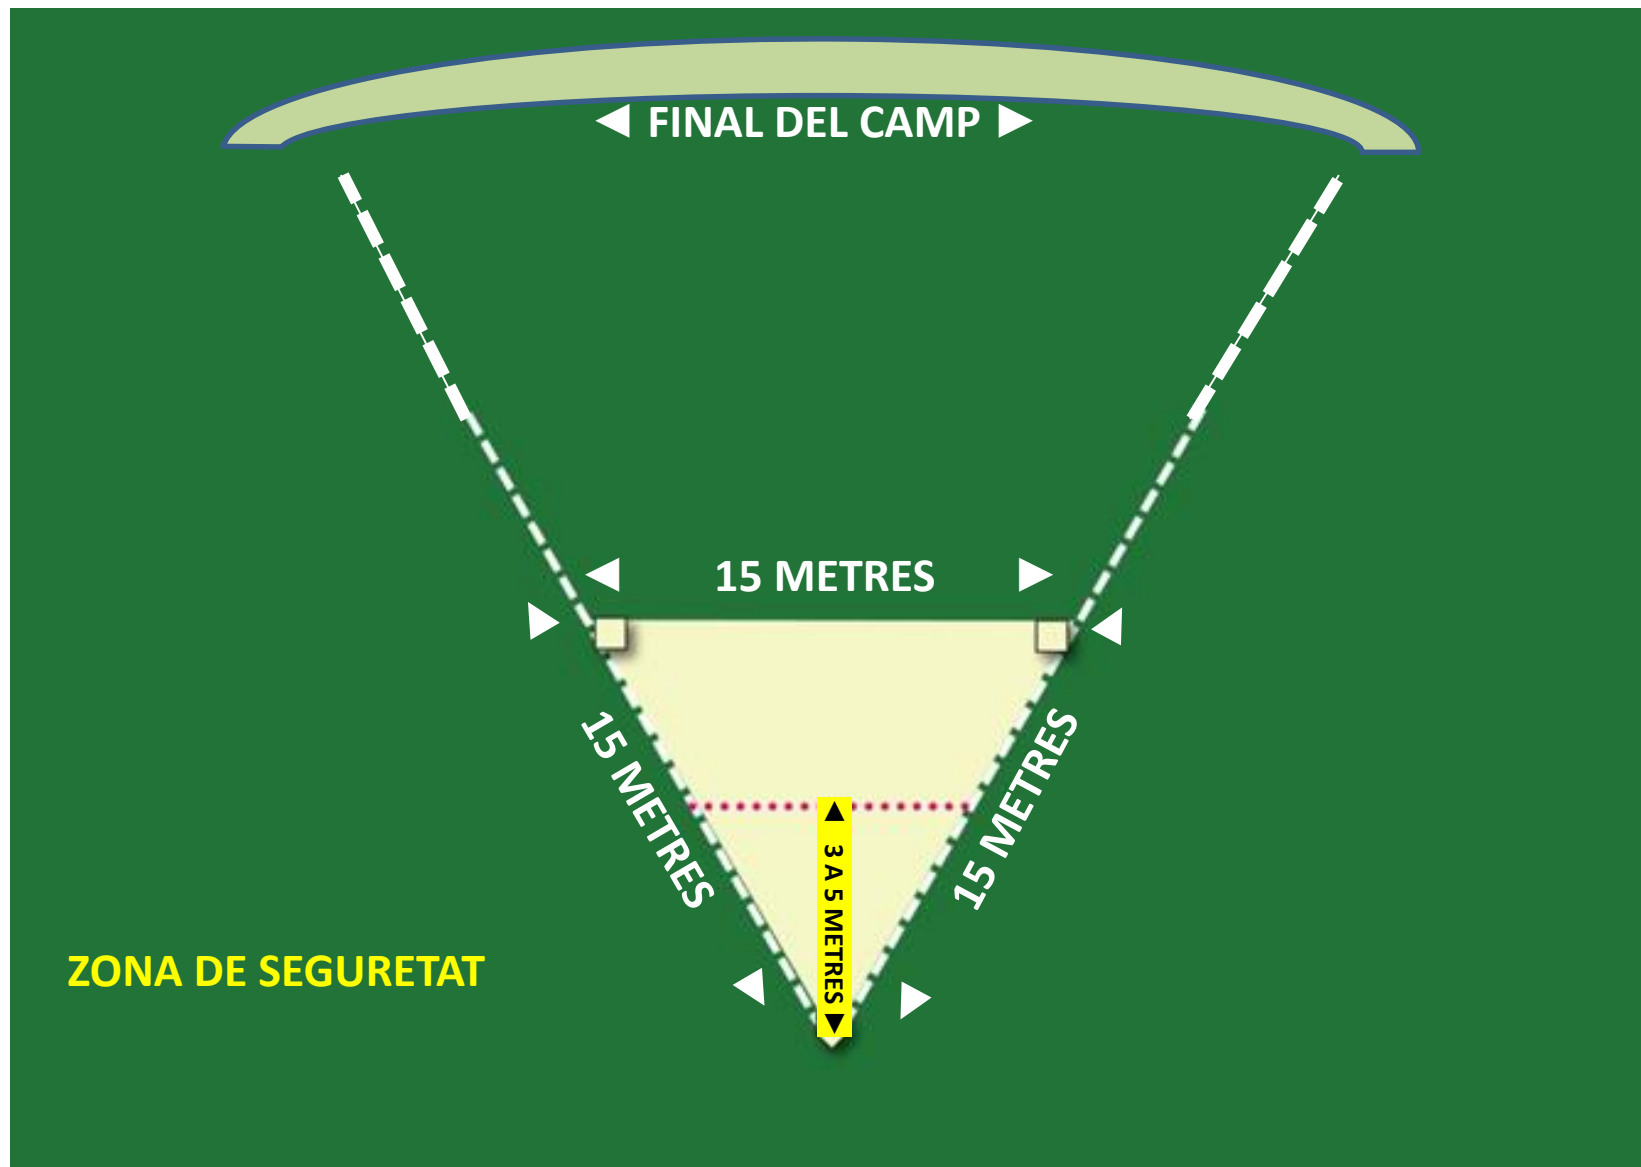

**BEEBALL**  
**El camp i els jugadors/es**

The diagram shows a green rectangular field with a curved top edge. A dashed white line forms a large inverted triangle within the field. At the top vertex of this triangle is a horizontal line with a light green gradient. At the bottom vertex is a horizontal line with a light yellow gradient. A horizontal red dotted line is drawn across the middle of the inverted triangle. Small white squares are placed at the top corners of the yellow line. The text 'BEEBALL' and 'El camp i els jugadors/es' is centered in the upper part of the field.

**TRIANGLE DE 60°**  
**2 BASES**  
**1 BASE DE "HOME"**

▶ BANQUETA ◀

BATEJADOR 1 ▶